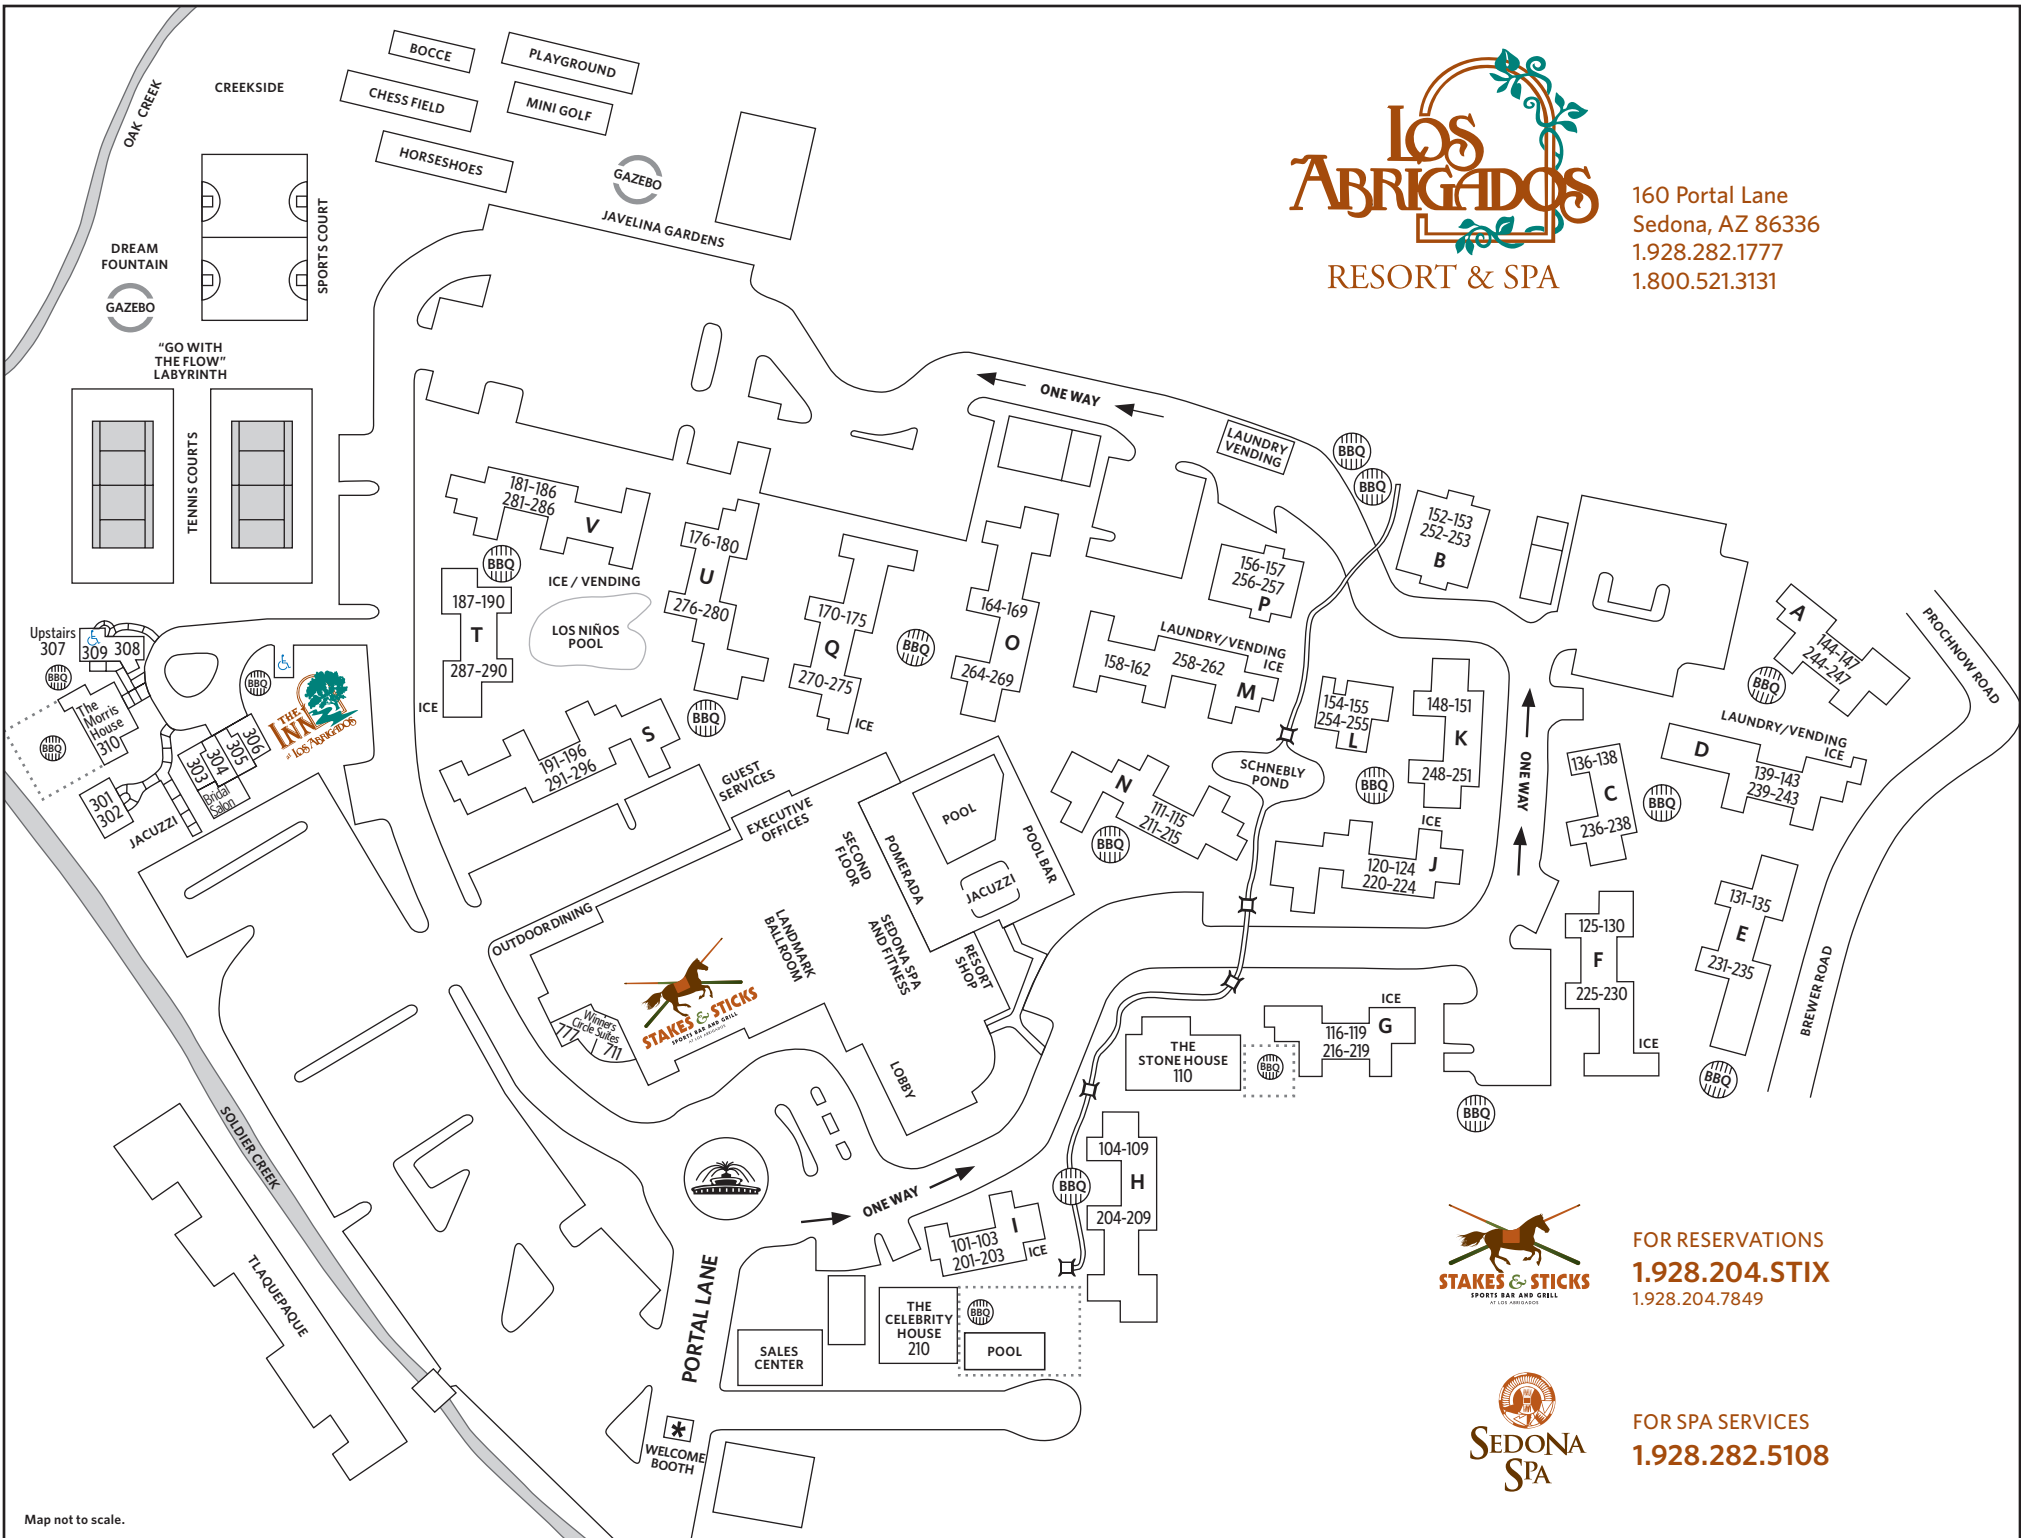

160 Portal Lane
 Sedona, AZ 86336
 1.928.282.1777
 1.800.521.3131

RESORT & SPA

Map not to scale.

FOR RESERVATIONS
1.928.204.STIX
 1.928.204.7849

FOR SPA SERVICES
1.928.282.5108